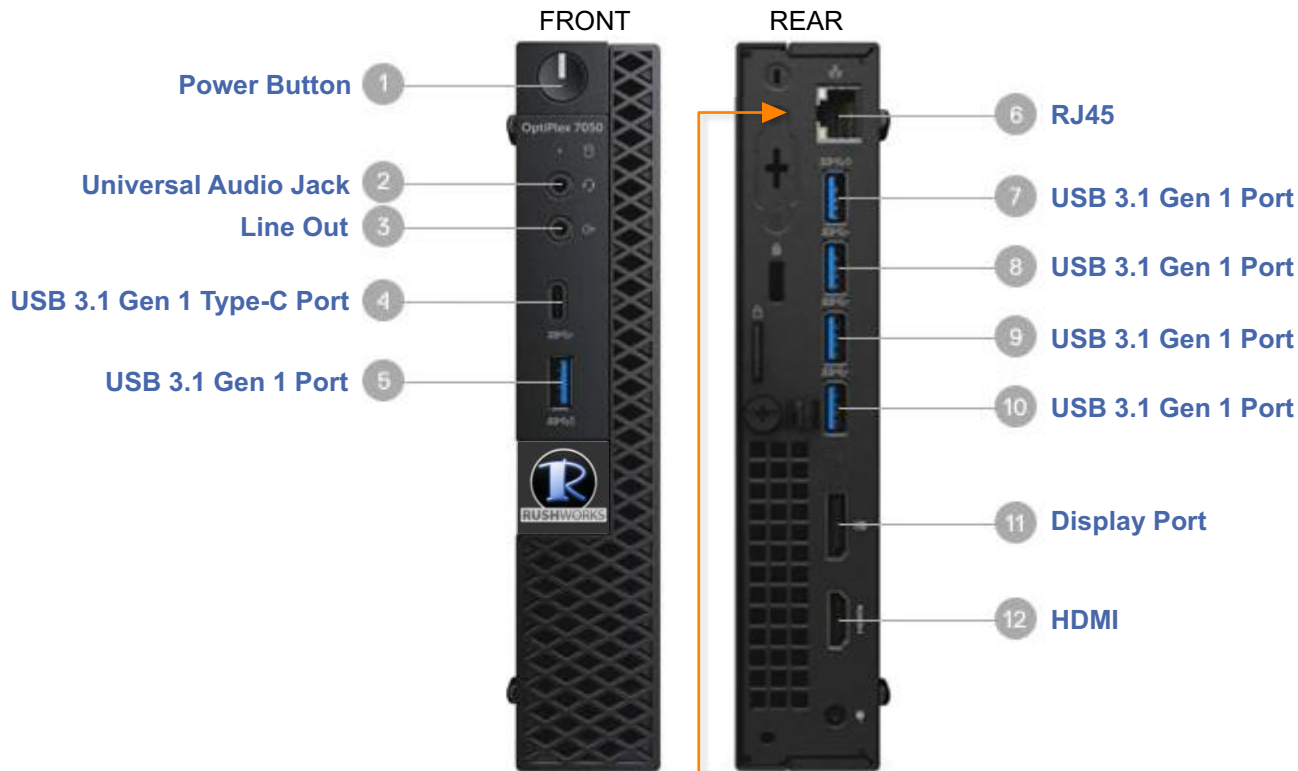

SYSTEM CONNECTIVITY

A-LIST Streamster is an Internet appliance for scheduling and playback of files and live pass-through. It provides a host of powerful but simple-to-use features and functions that make you the Master of your Internet mediacasting.

Supported Networking
 Intel i219-V Gigabit Ethernet
 Intel Dual Band Wireless AC8265 (802.11ac)

NDI
 URL
 YouTube Video

INPUT SOURCES

NDI
 YouTube Live
 Facebook Live
 Most CDNs

OUTPUT DESTINATIONS

STREAM HOSTING PLATFORM

ANYSCREEN is a RUSHWORKS' monthly stream hosting subscription service that converts your uploaded streaming signal for delivery to virtually all media devices, including PC, iOS, Android, Roku and more.