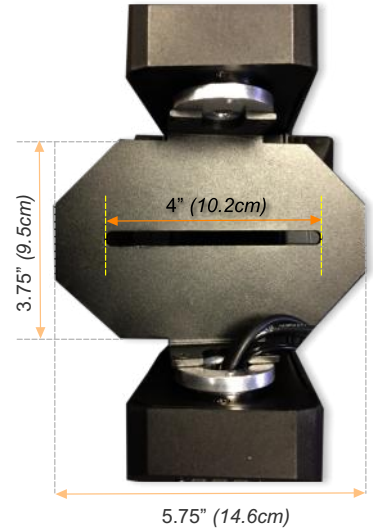

Model 1

Connections & Specifications

- | | | |
|---------------------------|--------------|----------------|
| 1 = PANA Rec Start/Stop | 6 = Ground | 11 = LANC Data |
| 2 = PANA Zoom | 7 = 422 TX+ | 12 = 232 TX |
| 3 = PANA Iris Auto/Manual | 8 = 422 TX- | 13 = 232 RX |
| 4 = PANA Iris | 9 = 422 RX+ | 14 = none |
| 5 = PANA Focus | 10 = 422 RX- | 15 = none |

Tilt Plate Dimensions

3.75" (9.5cm)

5.75" (14.6cm)

6.00" x 6.00" (15.2cm)
7.5 lbs (3.4kg)

4" (10.2cm)

Model 2

Connections & Specifications

- | | | |
|---------------------------|--------------|----------------|
| 1 = PANA Rec Start/Stop | 6 = Ground | 11 = LANC Data |
| 2 = PANA Zoom | 7 = 422 TX+ | 12 = 232 TX |
| 3 = PANA Iris Auto/Manual | 8 = 422 TX- | 13 = 232 RX |
| 4 = PANA Iris | 9 = 422 RX+ | 14 = none |
| 5 = PANA Focus | 10 = 422 RX- | 15 = none |

Controller

Camera

DMX

- VISCA
- LANC
- Panasonic REMOTE

VISCA

- VISCA
- LANC
- Panasonic REMOTE

Tilt Plate Dimensions

7.25" (18.4cm)

9.00" (22.9cm)

9.00" x 11.00" (22.9 x 27.9cm)
22 lbs (10kg)

MODE SWX DMX/VISCA ID SWX

7.5" (19cm)

7.0" (17.8cm)

888.894.7874