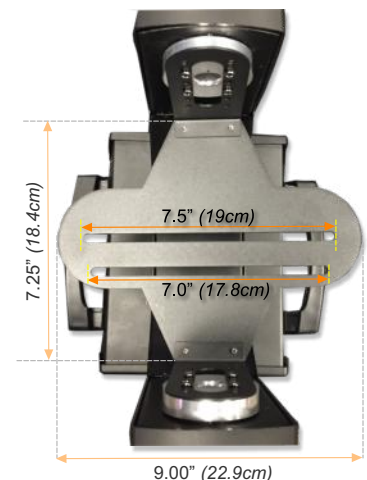

#### Tilt Plate Dimensions

3.75" (9.5cm)

5.75" (14.6cm)

6.00" x 6.00" (15.2cm)  
7.5 lbs (3.4kg)

#### Camera

**DMX**

- VISCA
- LANC
- Panasonic REMOTE

**VISCA**

- VISCA
- LANC
- Panasonic REMOTE

#### Tilt Plate Dimensions

7.25" (18.4cm)

9.00" (22.9cm)

9.00" x 11.00" (22.9 x 27.9cm)  
22 lbs (10kg)

MODE SWX DMX/VISCA ID SWX

888.894.7874