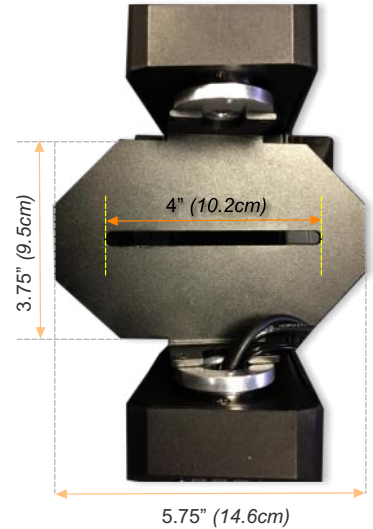

### Connections & Specifications

- |                           |              |                |
|---------------------------|--------------|----------------|
| 1 = PANA Rec Start/Stop   | 6 = Ground   | 11 = LANC Data |
| 2 = PANA Zoom             | 7 = 422 TX+  | 12 = 232 TX    |
| 3 = PANA Iris Auto/Manual | 8 = 422 TX-  | 13 = 232 RX    |
| 4 = PANA Iris             | 9 = 422 RX+  | 14 = none      |
| 5 = PANA Focus            | 10 = 422 RX- | 15 = none      |

#### Tilt Plate Dimensions

3.75" (9.5cm)

5.75" (14.6cm)

6.00" x 6.00" (15.2cm)  
7.5 lbs (3.4kg)

#### Tilt Plate Dimensions

7.25" (18.4cm)

9.00" (22.9cm)

9.00" x 11.00" (22.9 x 27.9cm)  
22 lbs (10kg)

MODE SWX DMX/VISCA ID SWX

888.894.7874