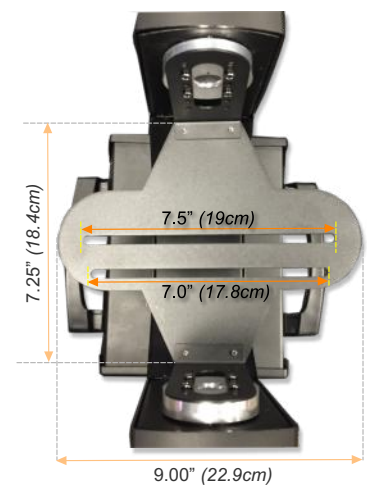

Tilt Plate Dimensions

3.75" (9.5cm)

5.75" (14.6cm)

6.00" x 6.00" (15.2cm)
7.5 lbs (3.4kg)

4" (10.2cm)

Model 2

Connections & Specifications

- | | | |
|---------------------------|--------------|----------------|
| 1 = PANA Rec Start/Stop | 6 = Ground | 11 = LANC Data |
| 2 = PANA Zoom | 7 = 422 TX+ | 12 = 232 TX |
| 3 = PANA Iris Auto/Manual | 8 = 422 TX- | 13 = 232 RX |
| 4 = PANA Iris | 9 = 422 RX+ | 14 = none |
| 5 = PANA Focus | 10 = 422 RX- | 15 = none |

Controller

Camera

DMX

- VISCA
- LANC
- Panasonic REMOTE

VISCA

- VISCA
- LANC
- Panasonic REMOTE

Tilt Plate Dimensions

7.25" (18.4cm)

9.00" (22.9cm)

9.00" x 11.00" (22.9 x 27.9cm)
22 lbs (10kg)

MODE SWX DMX/VISCA ID SWX

7.5" (19cm)

7.0" (17.8cm)

888.894.7874