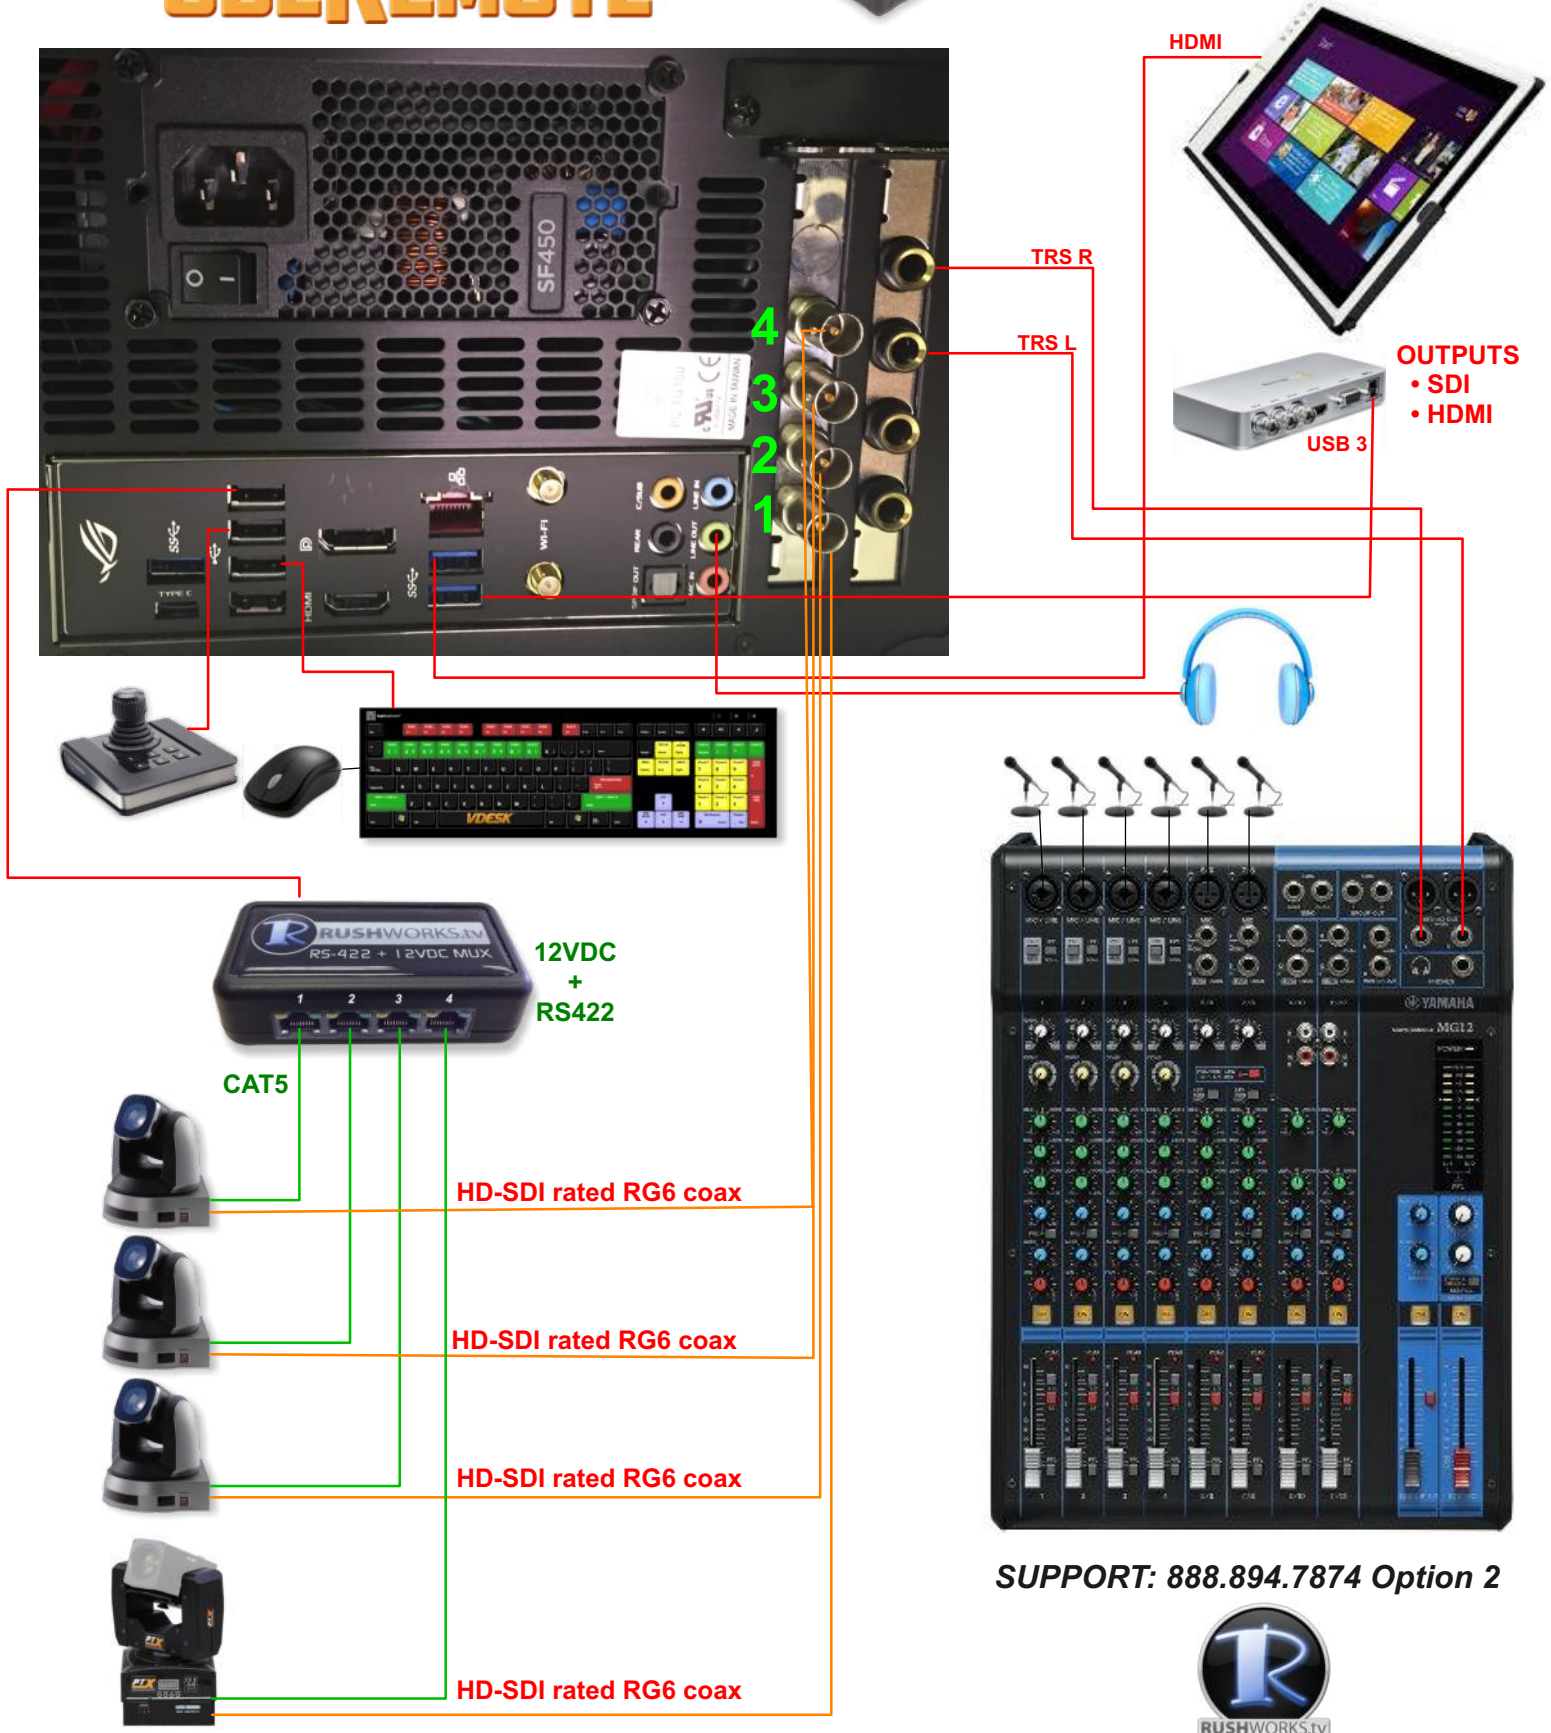

UBEREMOTE™

CONNECTIVITY DIAGRAM

SUPPORT: 888.894.7874 Option 2