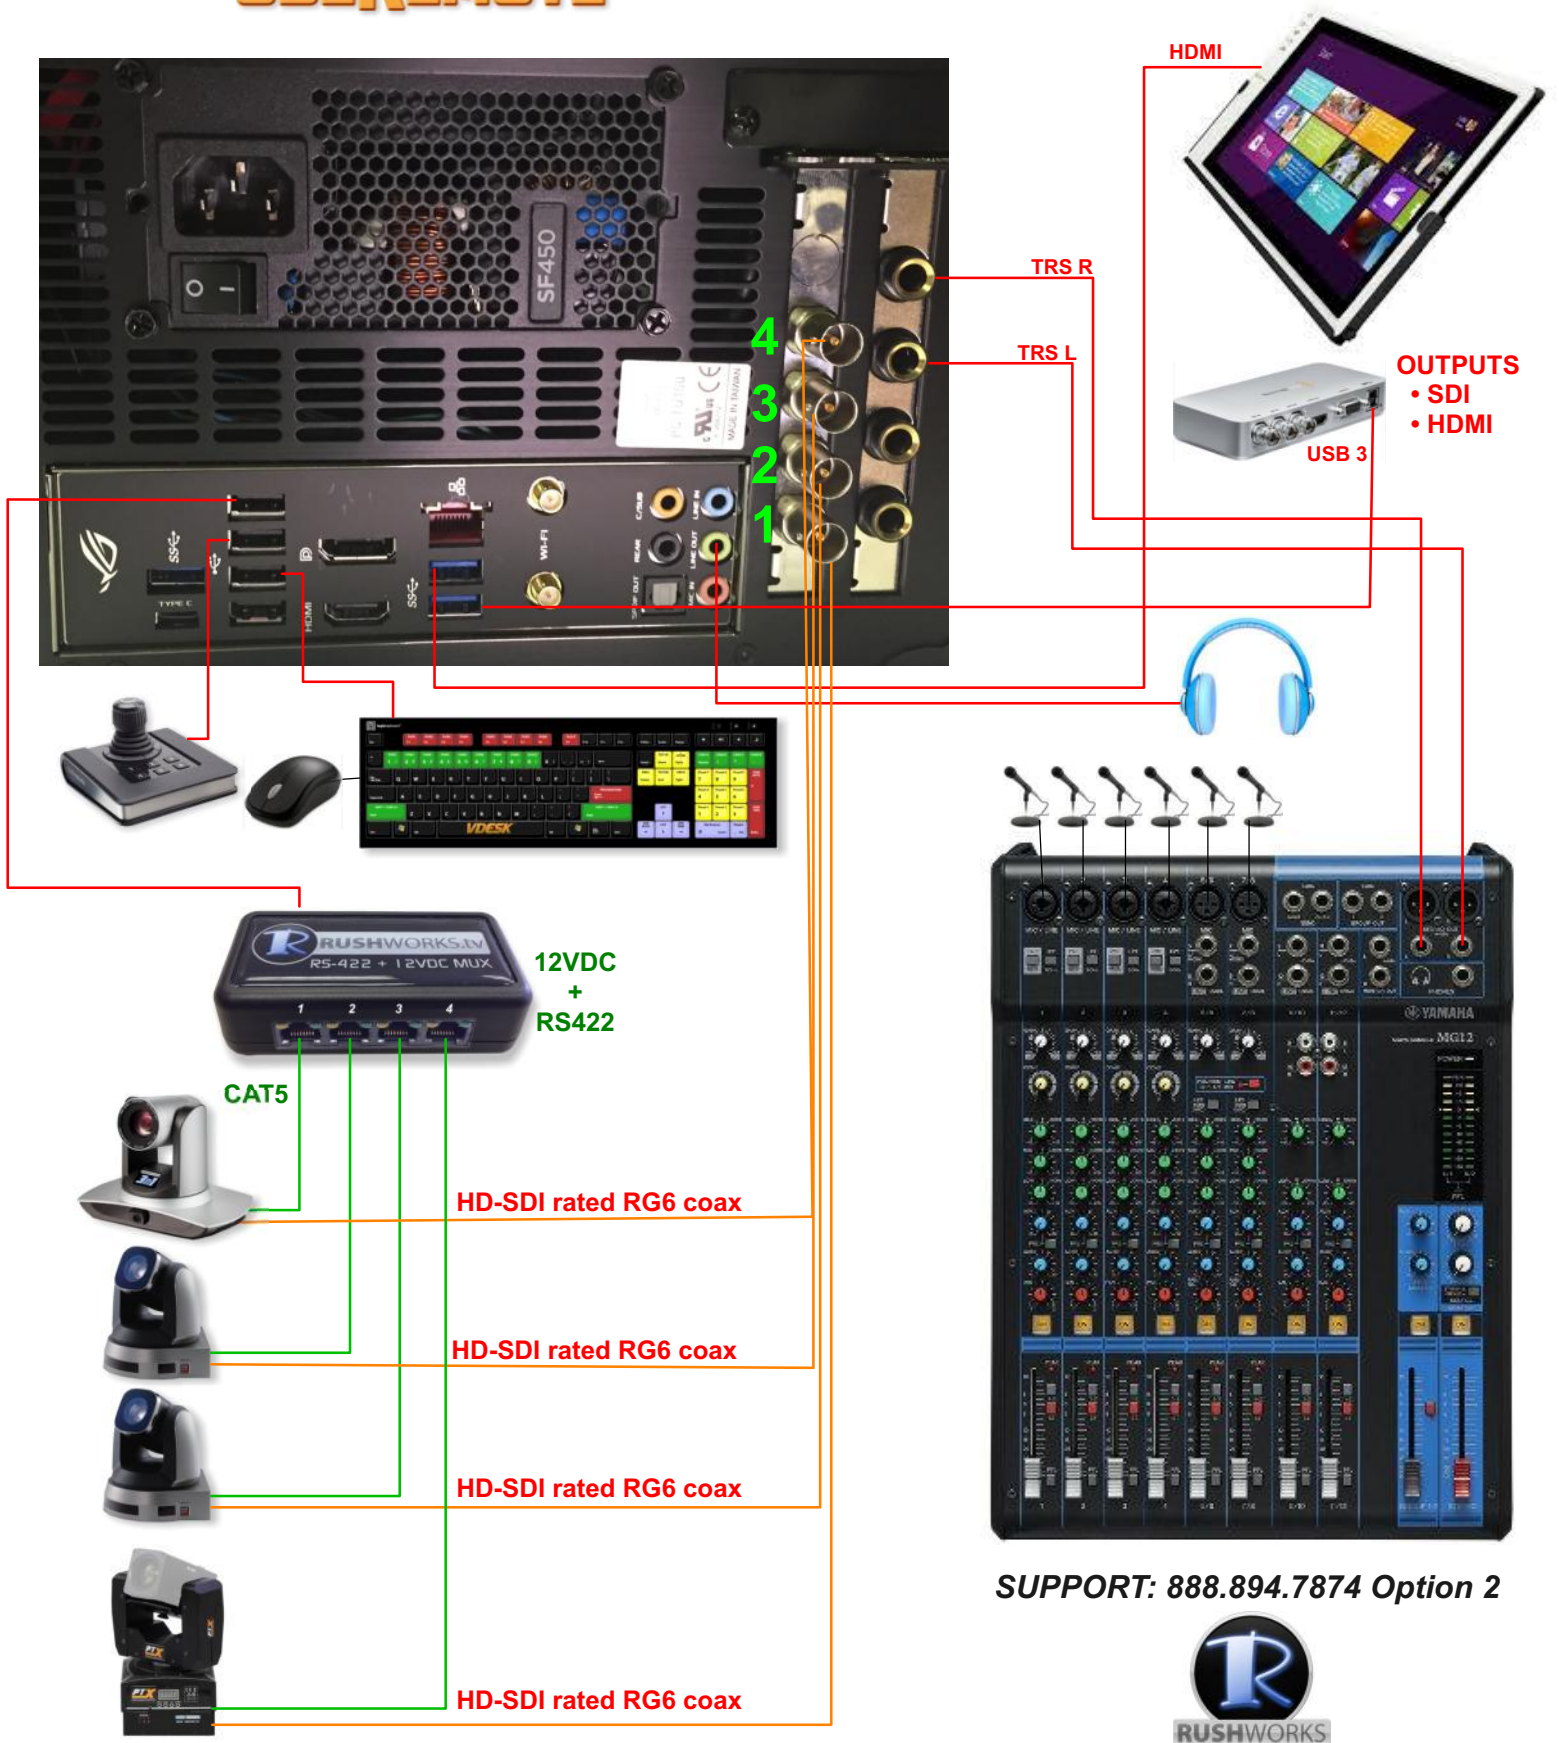

UBEREMOTE

CONNECTIVITY DIAGRAM

SUPPORT: 888.894.7874 Option 2