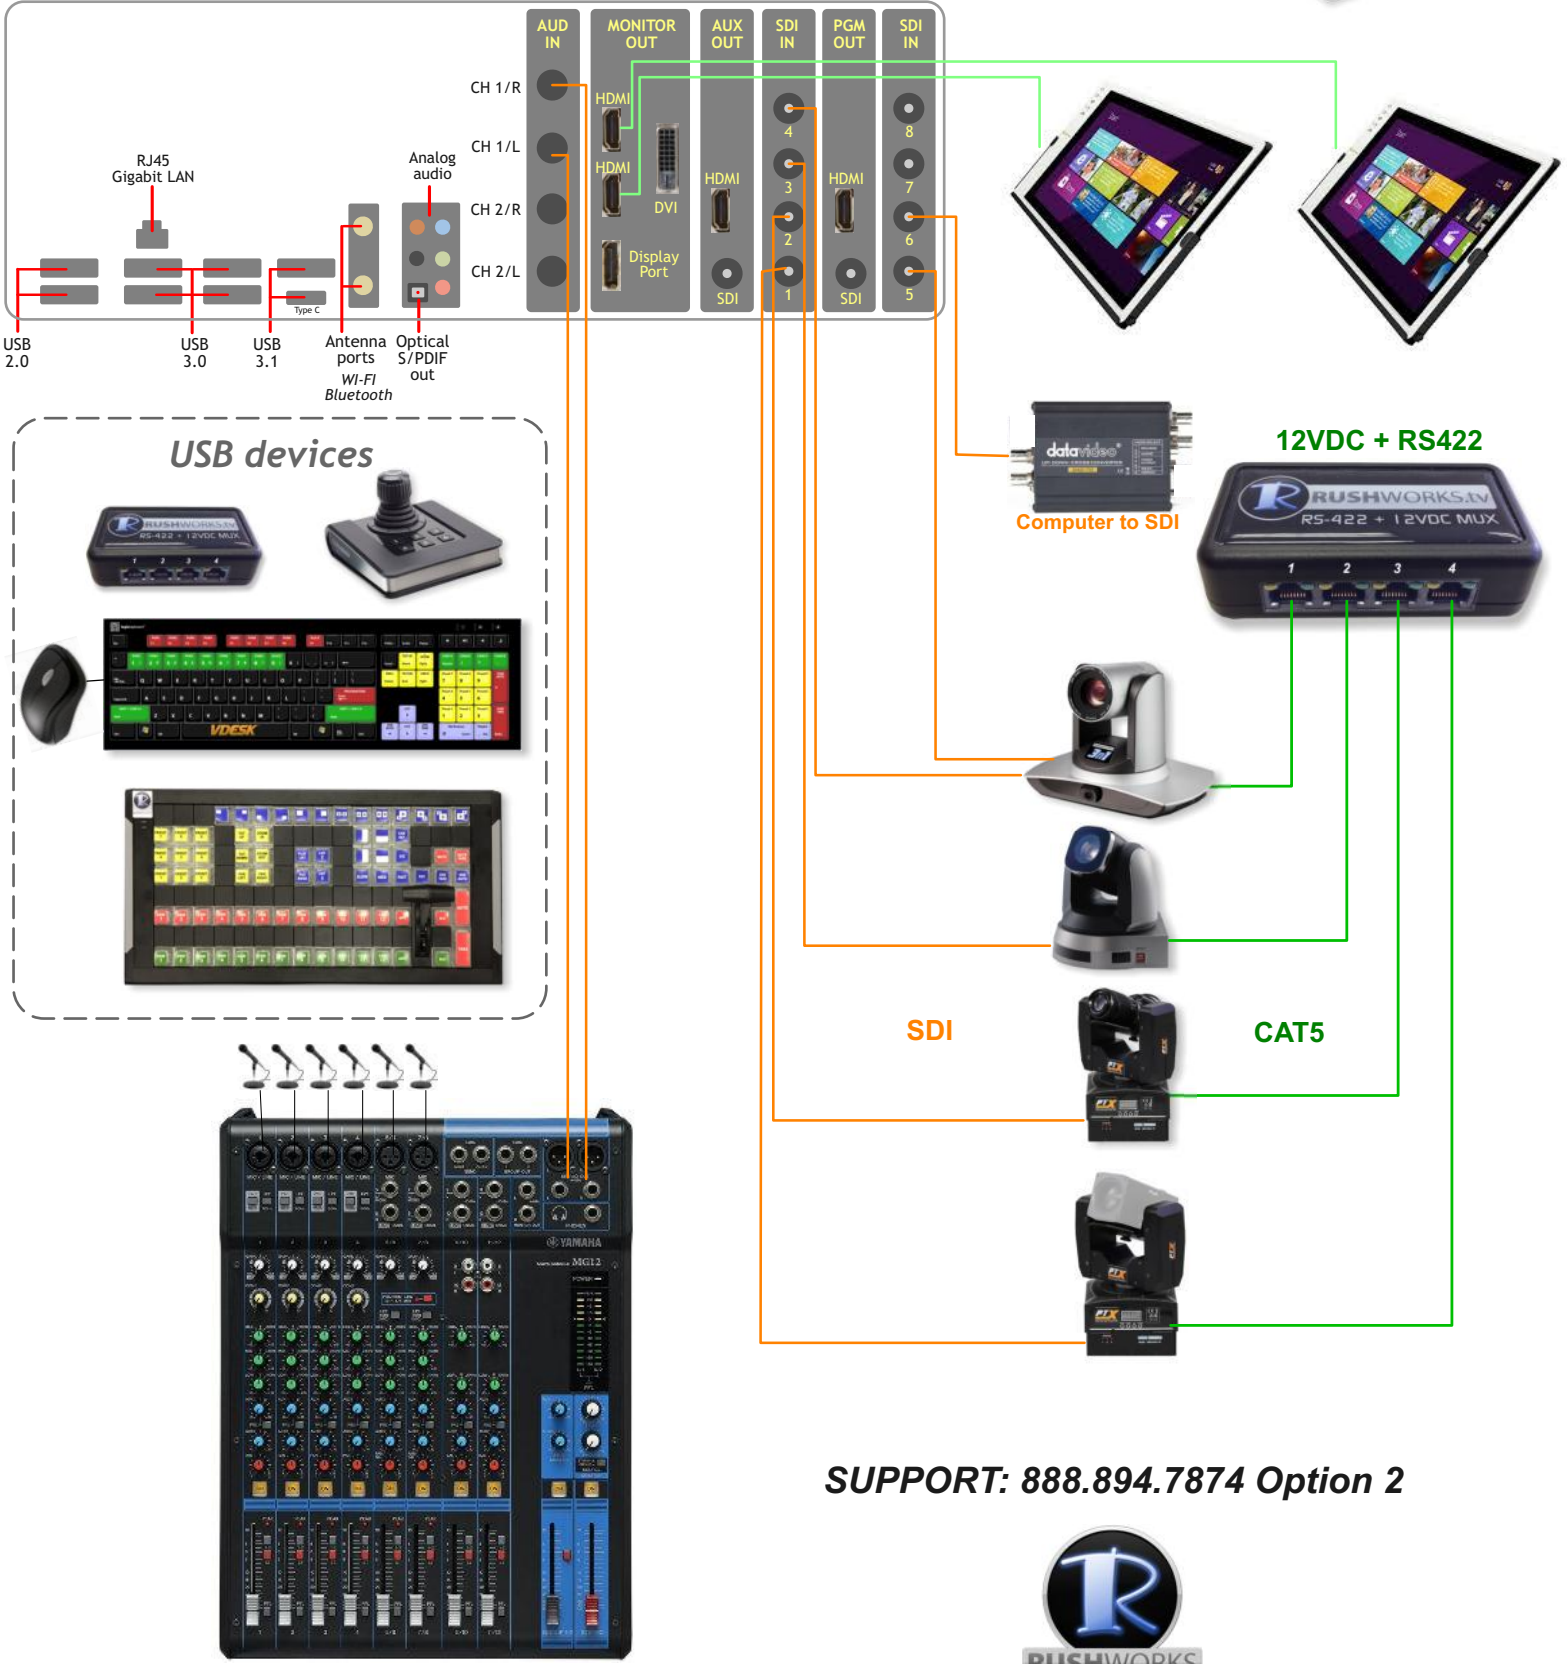

# CONNECTIVITY DIAGRAM

SUPPORT: 888.894.7874 Option 2