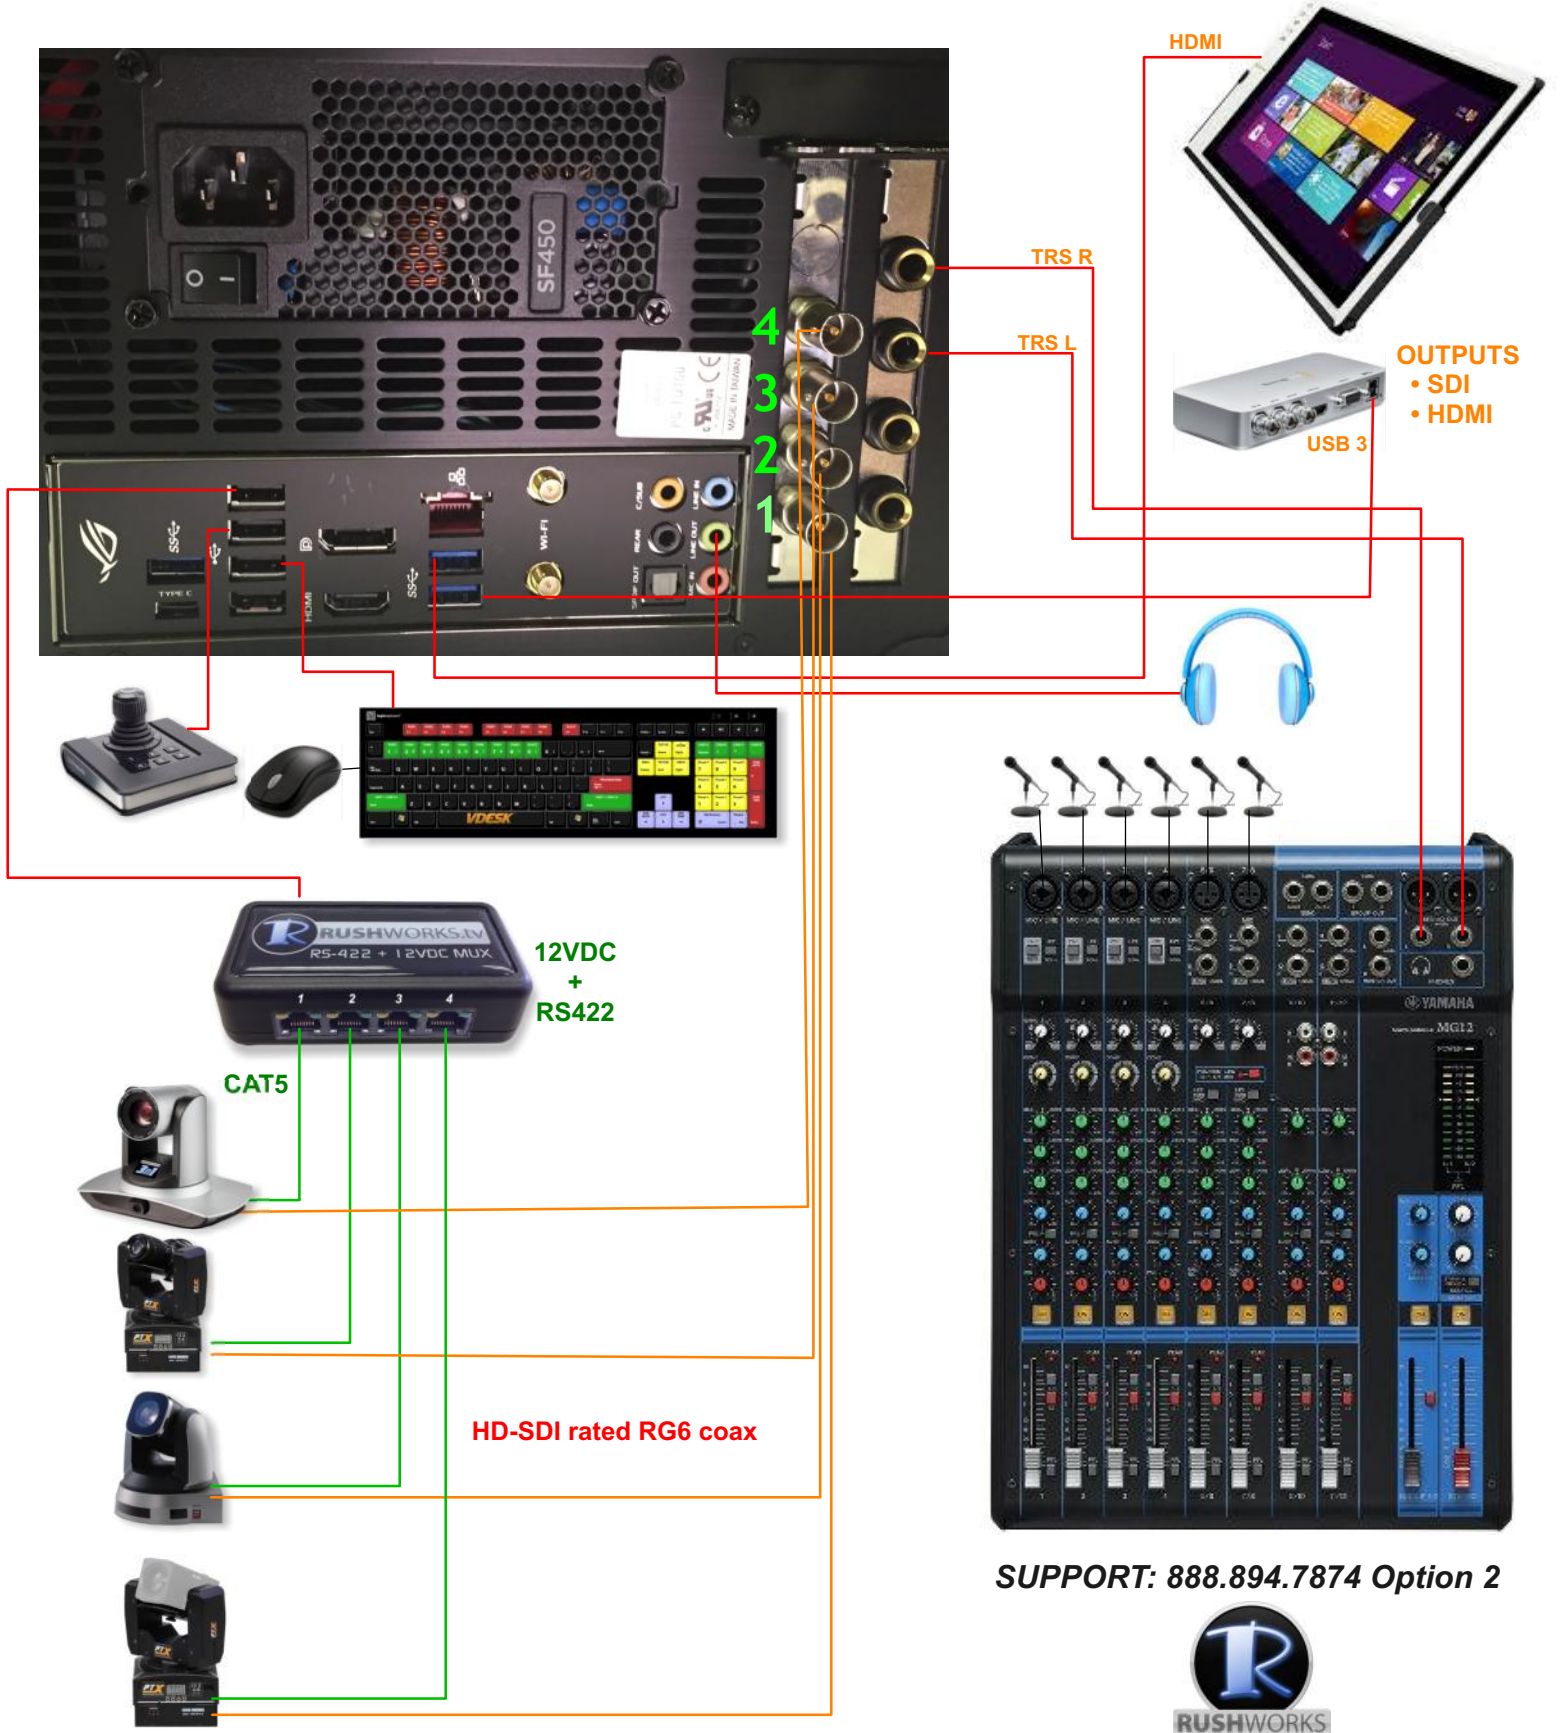

# CONNECTIVITY DIAGRAM

SUPPORT: 888.894.7874 Option 2