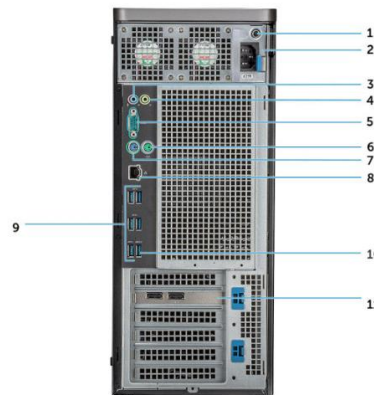

## FEATURES

- Up to FOUR SD/HD Channels
- AUTO-BUG/AUTO-FILL
- Drag and Drop Scheduling
- Time of Day/DTMF/GPIO
- File Trimming and Segmenting
- Dissolve between Clips
- Router/Switcher Control
- Record LIVE Schedule Events
- MPEG-2/H.264/AVI/MOV/MXF playback
- Real-time SD/HD up-down convert
- Multi-layer graphics/EAS
- Integrated MultiZone Bulletin Board
- MediaFetch files from NAS servers
- Traffic Import/As-Run Log

## CONFIGURATION SPECIFICATIONS

A-LIST <b>ALS1</b> Single Channel SD	A-LIST <b>ALH1</b> Single Channel SD/HD-SDI
<ul style="list-style-type: none"> <li>• Dell OEM 5820</li> <li>• 2 x 2TB mirrored HDD</li> <li>• 16GB DDR3</li> <li>• XEON W-2225 CPU</li> <li>• Keyboard / Mouse / 22" monitor</li> <li>• 3 Year ProSupport</li> <li>• Composite, Component, Y/C, HDMI, SDI In/Out</li> <li>• 480i In/Out ... OR ... 720p, 1080i Out (NO input)</li> <li>• A-LIST automation software</li> </ul>	<ul style="list-style-type: none"> <li>• Dell OEM 5820</li> <li>• 2 x 2TB mirrored HDD</li> <li>• 16GB DDR3</li> <li>• XEON W-2225 CPU</li> <li>• Keyboard / Mouse / 22" monitor</li> <li>• 3 Year ProSupport</li> <li>• SD/HD-SDI In/Out</li> <li>• 480i, 720p, 1080i In/Out</li> <li>• A-LIST automation software</li> </ul>

### FRONT VIEW

1. 5.25 inch ODD bracket
2. Slim optical disk drive
3. Headset port
4. USB 3.1 Gen 1 Type C
5. USB 3.1 Gen 1 Type C port with PowerShare
6. USB 3.1 Gen 1 ports
7. SD card slot
8. HDD activity LED
9. Power button

### REAR VIEW

1. PSU BIST LED
2. Power cable connector
3. Microphone /Line-in port
4. Line-out port
5. Serial port
6. PS/2 Mouse port
7. PS/2 Keyboard port
8. Network port
9. USB 3.1 Gen1 ports
10. USB 3.1 Gen1 port (supports smart Power-On)
11. PCIe expansion slot