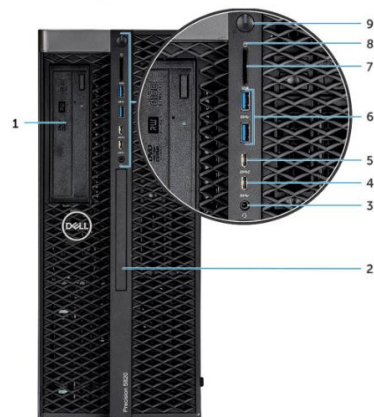

## FEATURES

- Up to FOUR SD/HD Channels
- AUTO-BUG/AUTO-FILL
- Drag and Drop Scheduling
- Time of Day/DTMF/GPIO
- File Trimming and Segmenting
- Dissolve between Clips
- Router/Switcher Control
- Record LIVE Schedule Events
- MPEG-2/H.264/AVI/MOV/MXF playback
- Real-time SD/HD up-down convert
- Multi-layer graphics/EAS
- Integrated MultiZone Bulletin Board
- MediaFetch files from NAS servers
- Traffic Import/As-Run Log

## CONFIGURATION SPECIFICATIONS

A-LIST <b>ALS1</b> Single Channel SD	A-LIST <b>ALH1</b> Single Channel SD/HD-SDI
<ul style="list-style-type: none"> <li>• Dell OEM 5820</li> <li>• 2 x 2TB mirrored HDD</li> <li>• 16GB DDR3</li> <li>• XEON W-2225 CPU</li> <li>• Keyboard / Mouse / 22" monitor</li> <li>• 3 Year ProSupport</li> <li>• Composite, Component, Y/C, HDMI, SDI In/Out</li> <li>• 480i In/Out ... OR ... 720p, 1080i Out (NO input)</li> <li>• A-LIST automation software</li> </ul>	<ul style="list-style-type: none"> <li>• Dell OEM 5820</li> <li>• 2 x 2TB mirrored HDD</li> <li>• 16GB DDR3</li> <li>• XEON W-2225 CPU</li> <li>• Keyboard / Mouse / 22" monitor</li> <li>• 3 Year ProSupport</li> <li>• SD/HD-SDI In/Out</li> <li>• 480i, 720p, 1080i In/Out</li> <li>• A-LIST automation software</li> </ul>

### FRONT VIEW

1. 5.25 inch ODD bracket
2. Slim optical disk drive
3. Headset port
4. USB 3.1 Gen 1 Type C
5. USB 3.1 Gen 1 Type C port with PowerShare
6. USB 3.1 Gen 1 ports
7. SD card slot
8. HDD activity LED
9. Power button