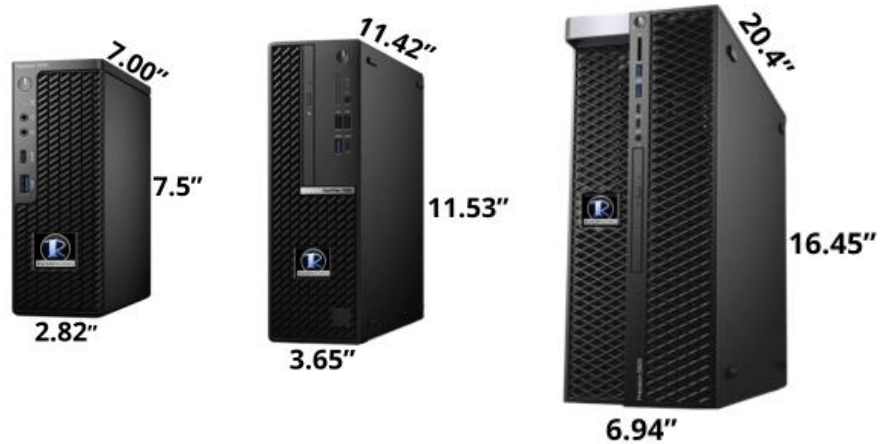

Featuring **THREE** included user interfaces: **CLASSIC**, **PRODUCER** and **TalkingPoints™**

FEATURES

- Three versatile chassis options
- NDI and URL Inputs and Outputs
- Touch Screen & Tablet Control
- PTZ/PTX Camera Control: serial and IP
- DSK / Bug / 3 x Crawls / Text Overlay
- Playlist Creation & Playback
- CG Text Creator
- Switcher / Transitions
- Effects: Pip, Double-Box, Chroma Key
- Multimedia File Browser
- Direct Streaming
- Multi-format Recording
- Input ISO Recoding
- **No Camera Operators Required**

CONFIGURATION SPECIFICATIONS

VDESK COMPACT	VDESK LTD
<ul style="list-style-type: none"> • Dell OEM COMPACT • 1 x 256GB NVMe boot/OS drive • 1 x 1TB SSD • 16GB DDR4 • i7-12700 CPU • Custom Keyboard / Mouse • Joystick (Hall effect) PTZ camera controller • 3 Year ProSupport <ul style="list-style-type: none"> • 1 x PCIe Low Profile Card Slot for: <i>SDI/HDMI Input OR Output</i> 	<ul style="list-style-type: none"> • Dell OEM Small Form Factor • 1 x 256GB NVMe boot/OS drive • 1 x 1TB SSD • 16GB DDR4 • i7-12700 CPU • Custom Keyboard / Mouse • Joystick (Hall effect) PTZ camera controller • 3 Year ProSupport <ul style="list-style-type: none"> • 2 x PCIe Low Profile Card Slots for: <i>SDI/HDMI Input OR Output</i> 4 x SDI inputs 2 x HDMI inputs

VDESK PRO 4 / 8 / 12
<ul style="list-style-type: none"> • Dell OEM 5820 Workstation • Sliding rack mount shelf • 2 x 2TB mirrored HDD • 16GB DDR3 • i9-10900 CPU • Custom Keyboard / Mouse • Joystick PTZ camera controller • 3 Year ProSupport <ul style="list-style-type: none"> • 6 x PCIe Full Height Card Slots for: 8 x SDI inputs 4 x SDI / 4 x HDMI inputs 8 x HDMI inputs 2 x SDI/HDMI outputs